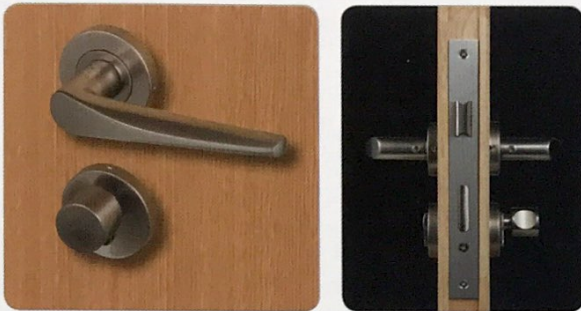

모티스

YD_710[모티스]