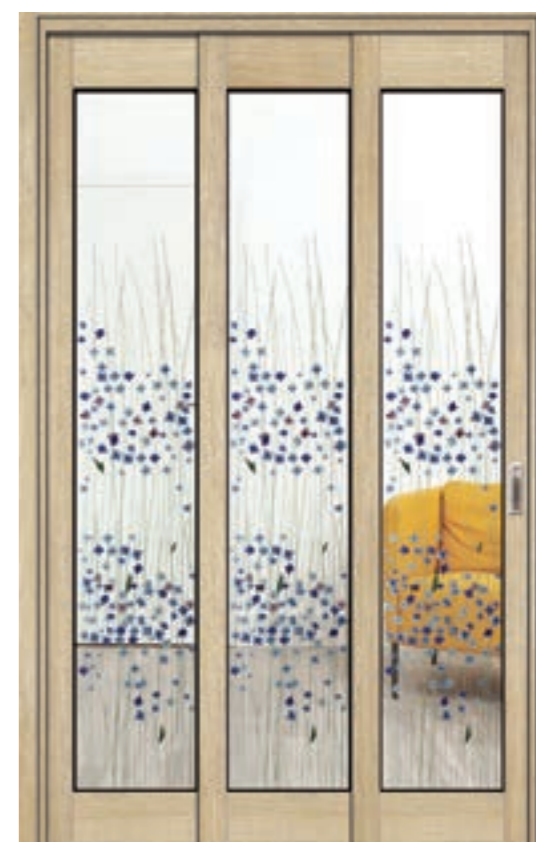

923 이레인

924 고향의 봄

DOOR

DOOR FRAME
HARDWARE

GLASS DOOR

MOULDING

ART WALL
LIGHT BOX

PANELS