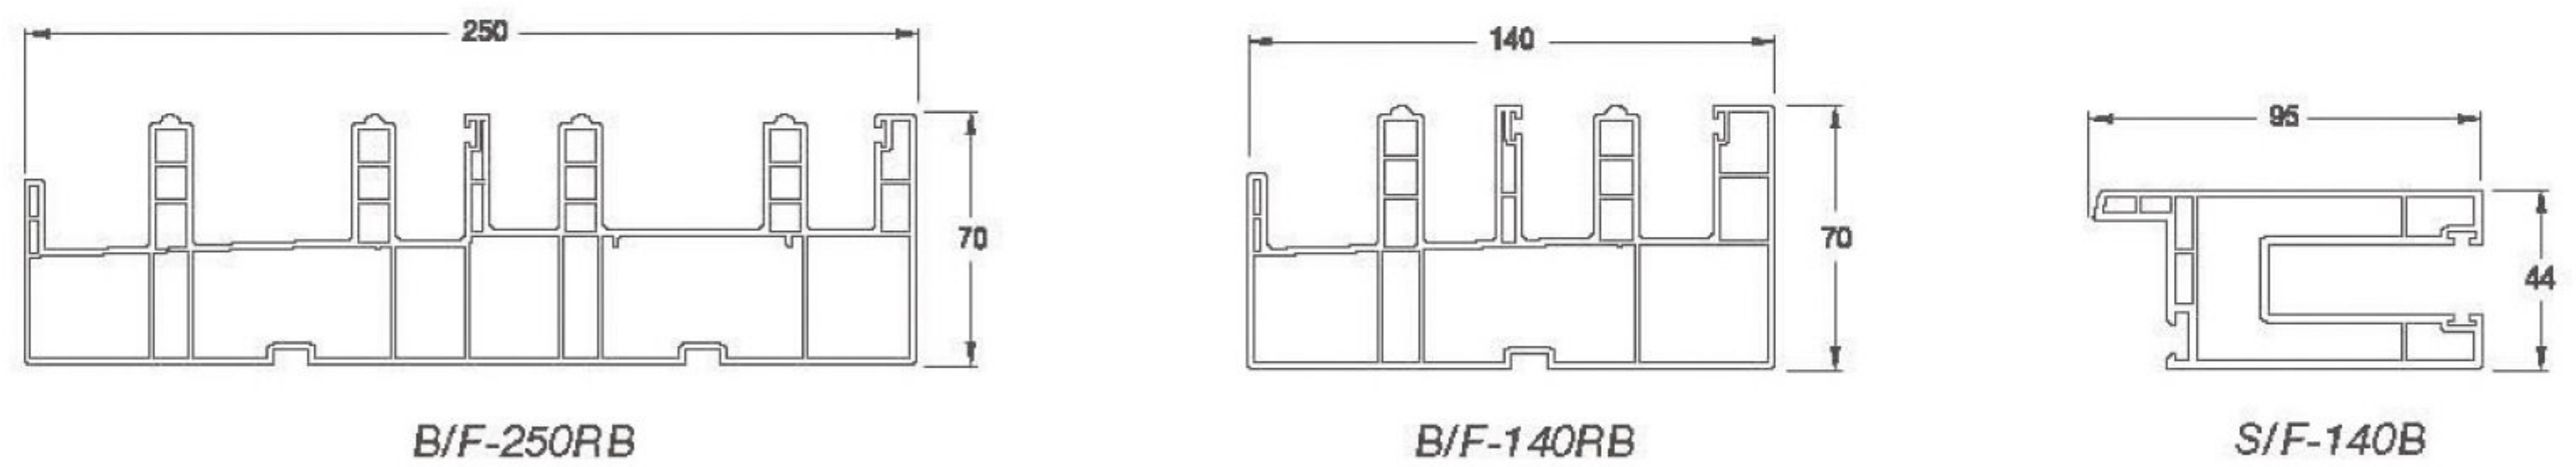

발코니전용창
(Balcony) 126m/m