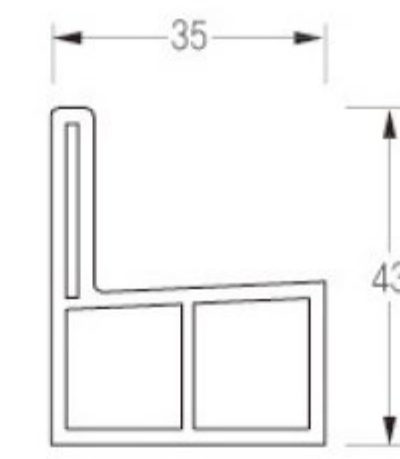

Section of Smart Sash

Smart Sash

패널전용창
(Panel)
50T, 75T, 100T

프로젝트창
Project Window

수출용
Export

M/F-35

기타부속류
(AUXILIARY)

심플도어
Simple Door