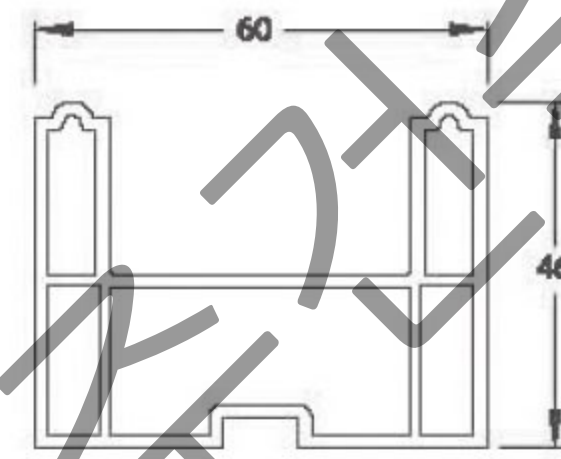

Section of Smart Sash

Smart Sash

패널전용창
(Panel)
50T, 75T, 100T

프로젝트창
Project Window

수출용
Export

F/S-60

기타부속류
(AUXILIARY)

심플도어
Simple Door