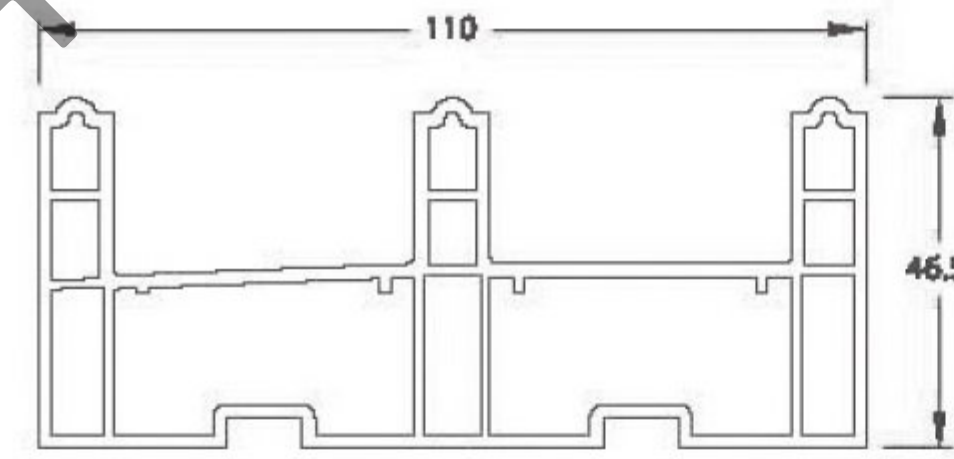

Section of Smart Sash

Smart Sash

패널전용창
(Panel)
50T, 75T, 100T

프로젝트창
Project Window

수출용
Export

F/S-110

기타부속류
(AUXILIARY)

심플도어
Simple Door