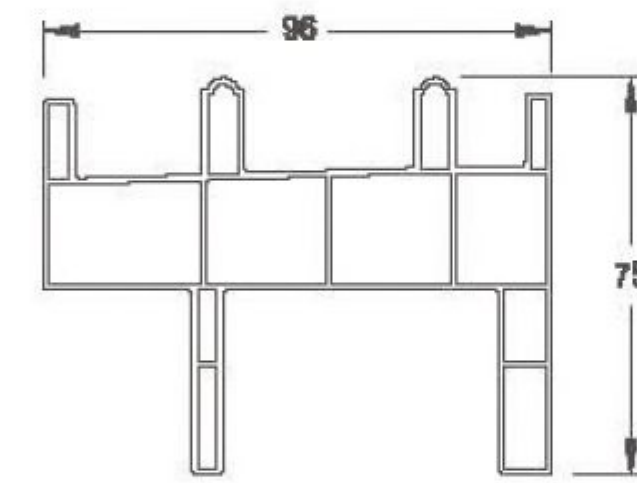

Smart Sash

패널전용창
(Panel)
50T, 75T, 100T

P/L-96-100TR

P/L-96-75TR

P/L-96-50TR

S/F-80N

M/C-80

프로젝트창
Project Window