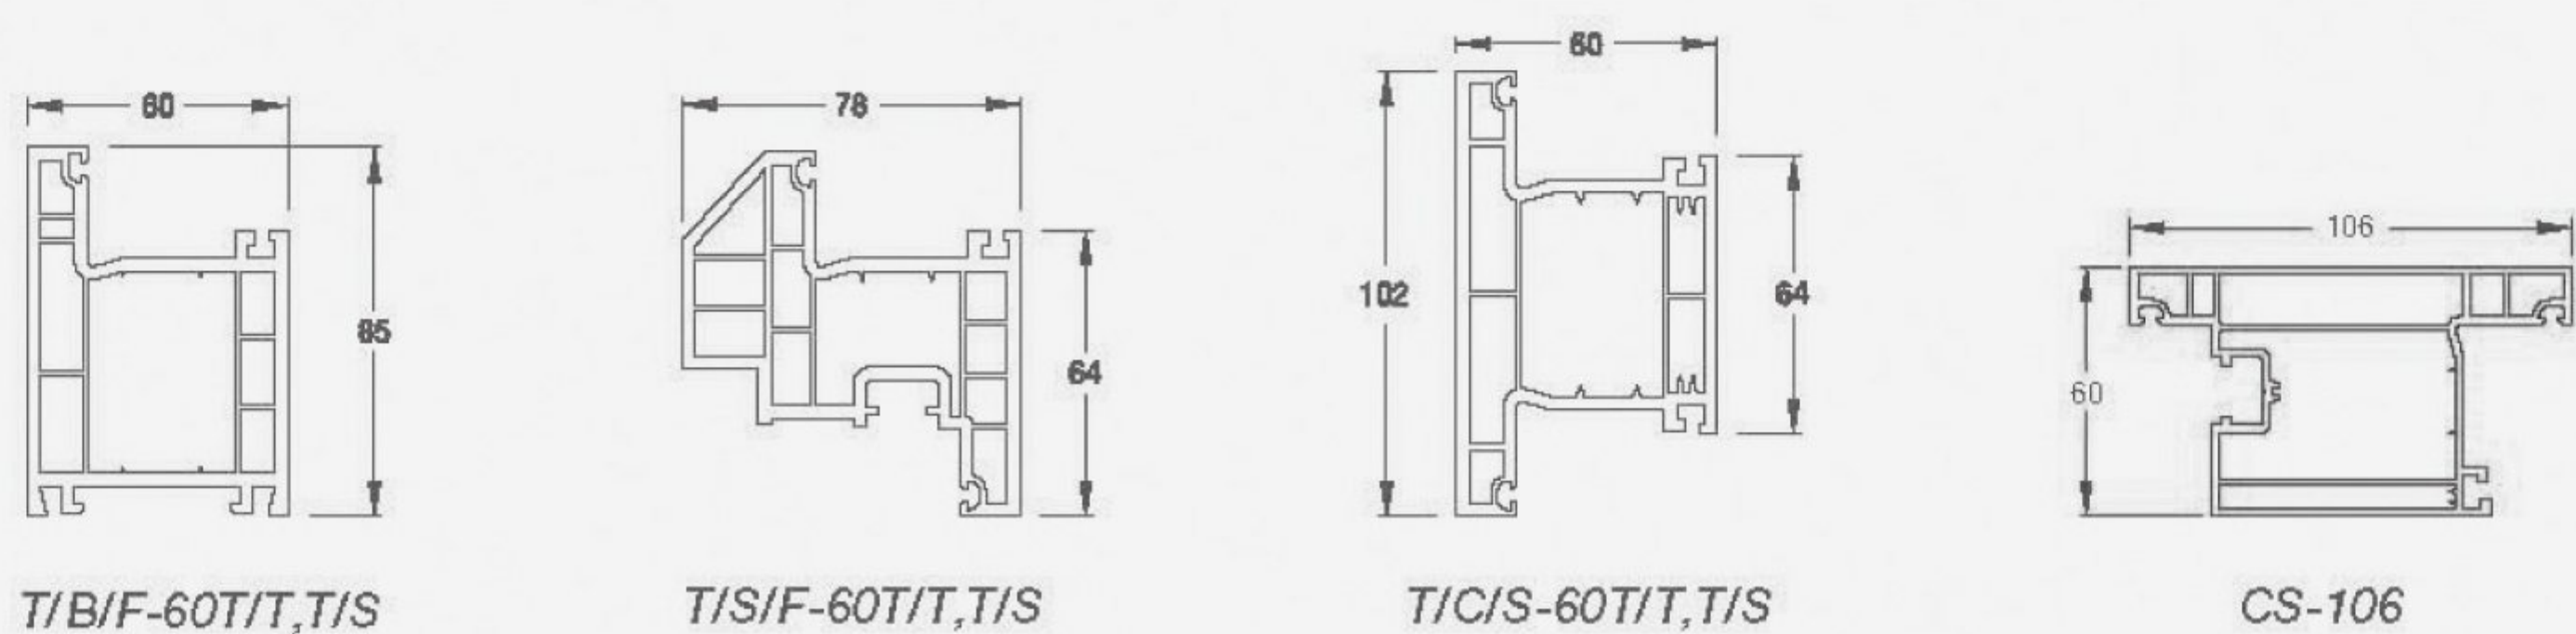

시스템창
System Window