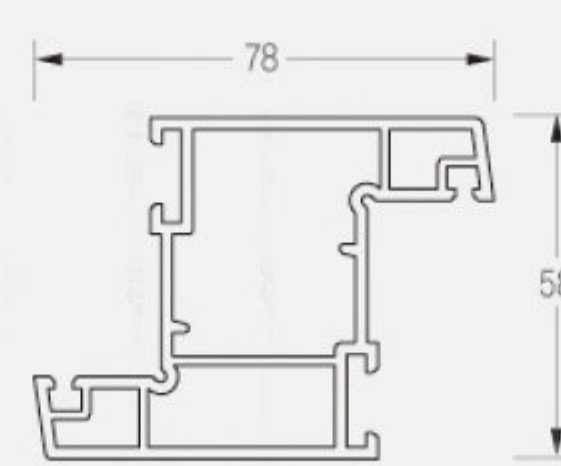

Section of Smart Sash

Smart Sash

패널전용창
(Panel)
50T, 75T, 100T

프로젝트창
Project Window

P/J-58Z

수출용
Export

기타부속류
(AUXILIARY)

심플도어
Simple Door