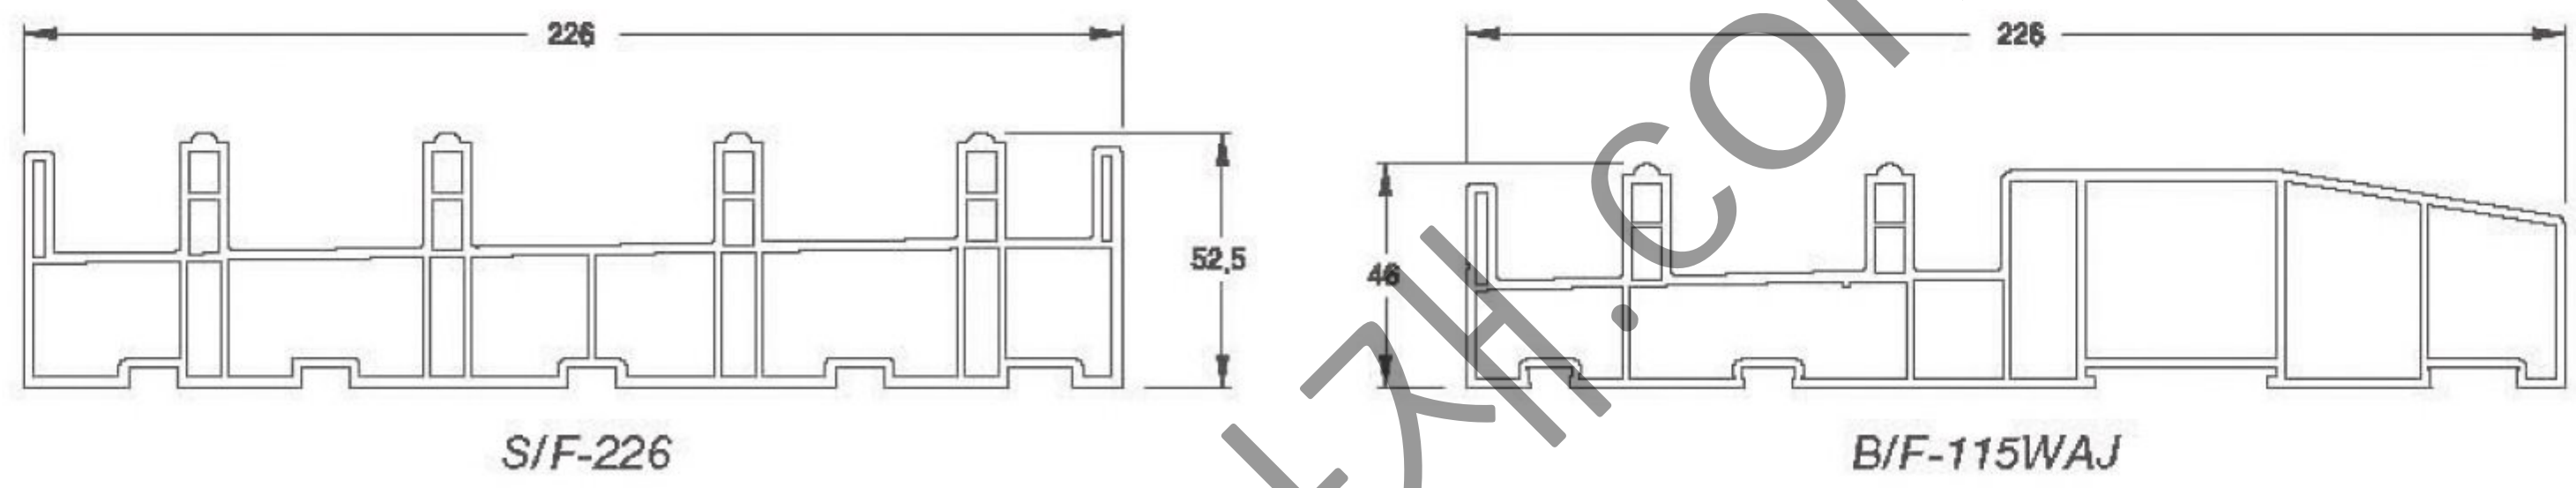

대형창이중창
115m/m, 226m/m