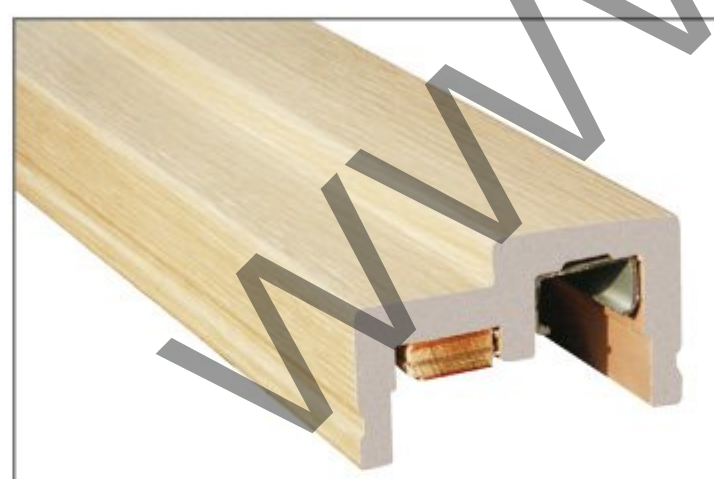

DF 140T (가스켓 42mm)
Door Frame 140T

DF 180T (가스켓 42mm)
Door Frame 180T

DF 200T (가스켓 42mm)
Door Frame 200T

DF 230T (가스켓 42mm)
Door Frame 230T

▼ 판넬바 / Panel Bar

판넬바 50T
Panel Bar 50T

판넬바 75T
Panel Bar 75T

판넬바 100T
Panel Bar 100T