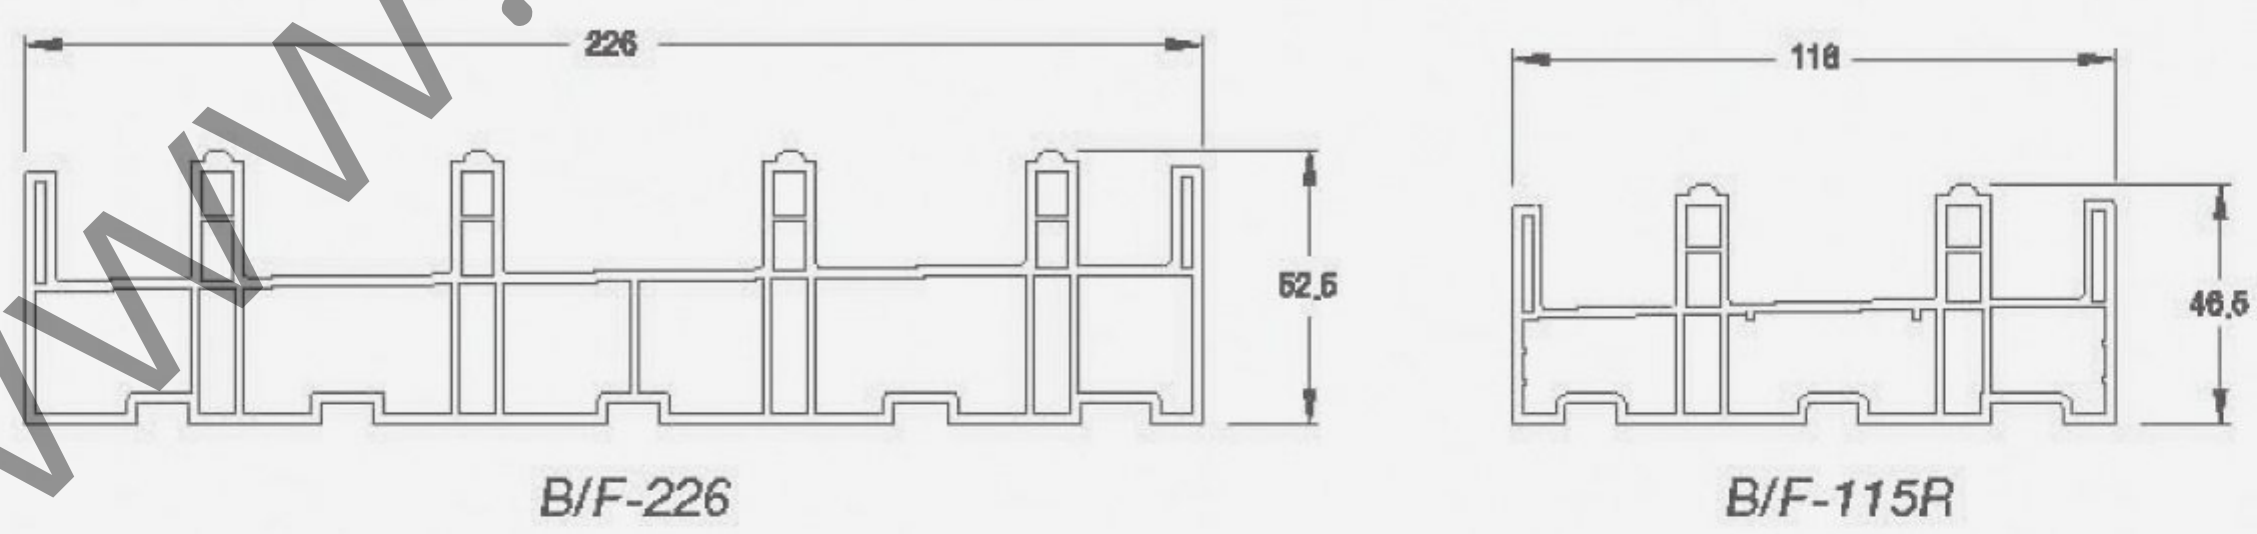

학교창
115m/m, 226m/m