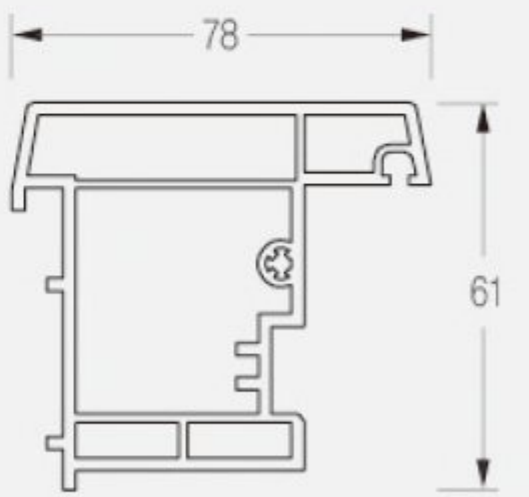

P/J-58DM

수출용
Export