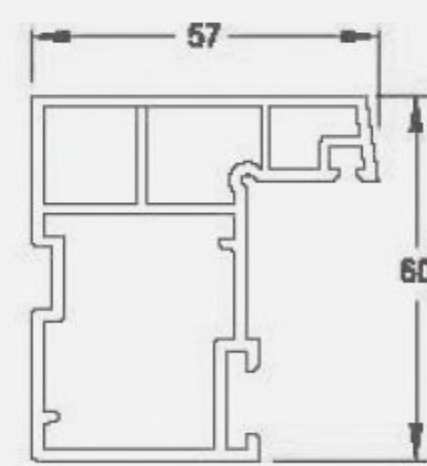

Section of Smart Sash

Smart Sash

패널전용창
(Panel)
50T, 75T, 100T

프로젝트창
Project Window

P/J-58F

수출용
Export

기타부속류
(AUXILIARY)

심플도어
Simple Door