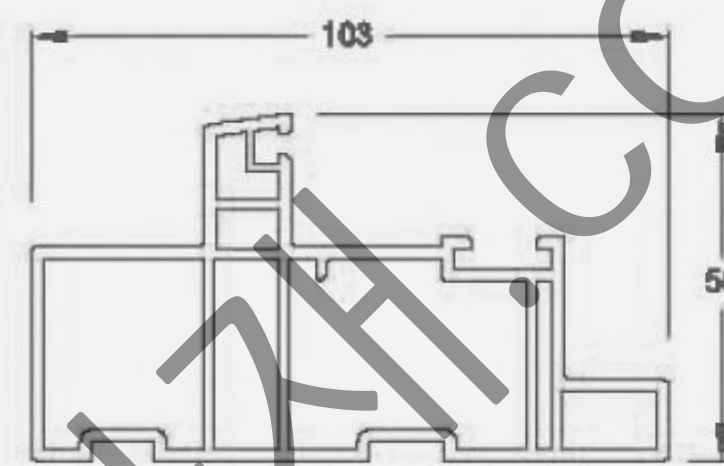

Section of Smart Sash

Smart Sash

패널전용창
(Panel)
50T, 75T, 100T

프로젝트창
Project Window

P/J-103

수출용
Export

기타부속류
(AUXILIARY)

심플도어
Simple Door