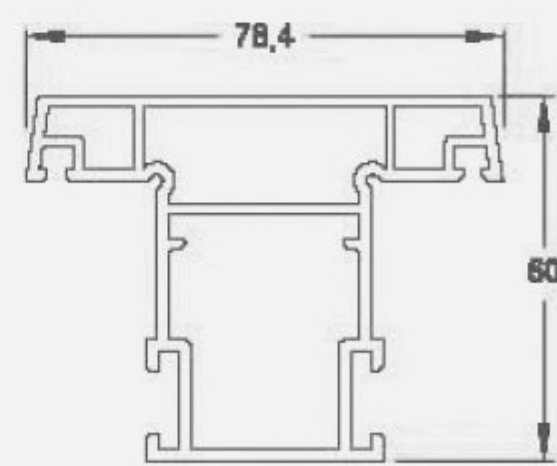

Smart Sash

패널전용창
(Panel)
50T, 75T, 100T

P/L-96-100TR

P/L-96-75TR

P/L-96-50TR

S/F-80N

M/C-80

프로젝트창
Project Window