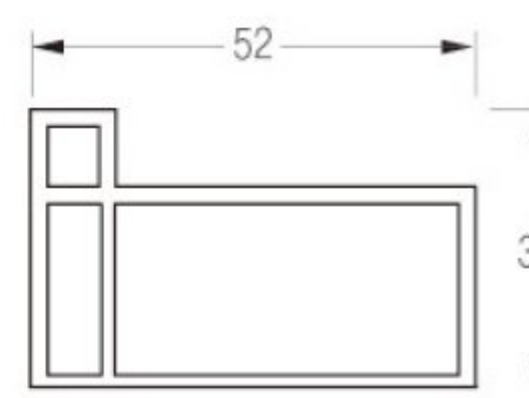

M/F-52

기타부속류
(AUXILIARY)