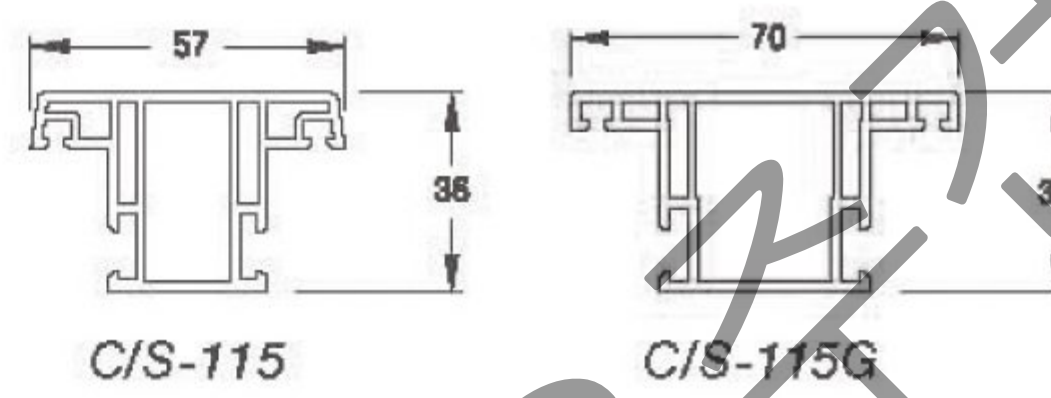

대형창이중창
115m/m, 226m/m