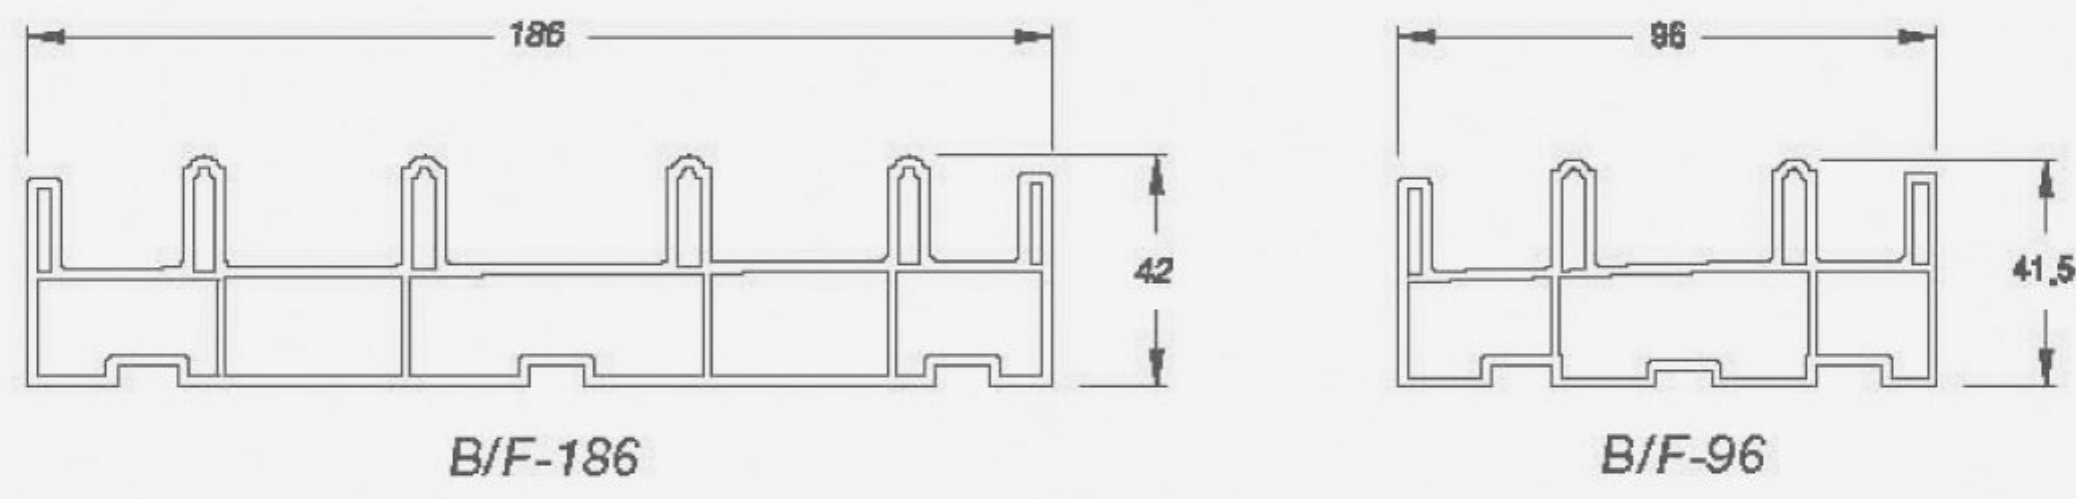

Section of Smart Sash

Smart Sash

Profile Design

소형단창이중창
96m/m, 186m/m